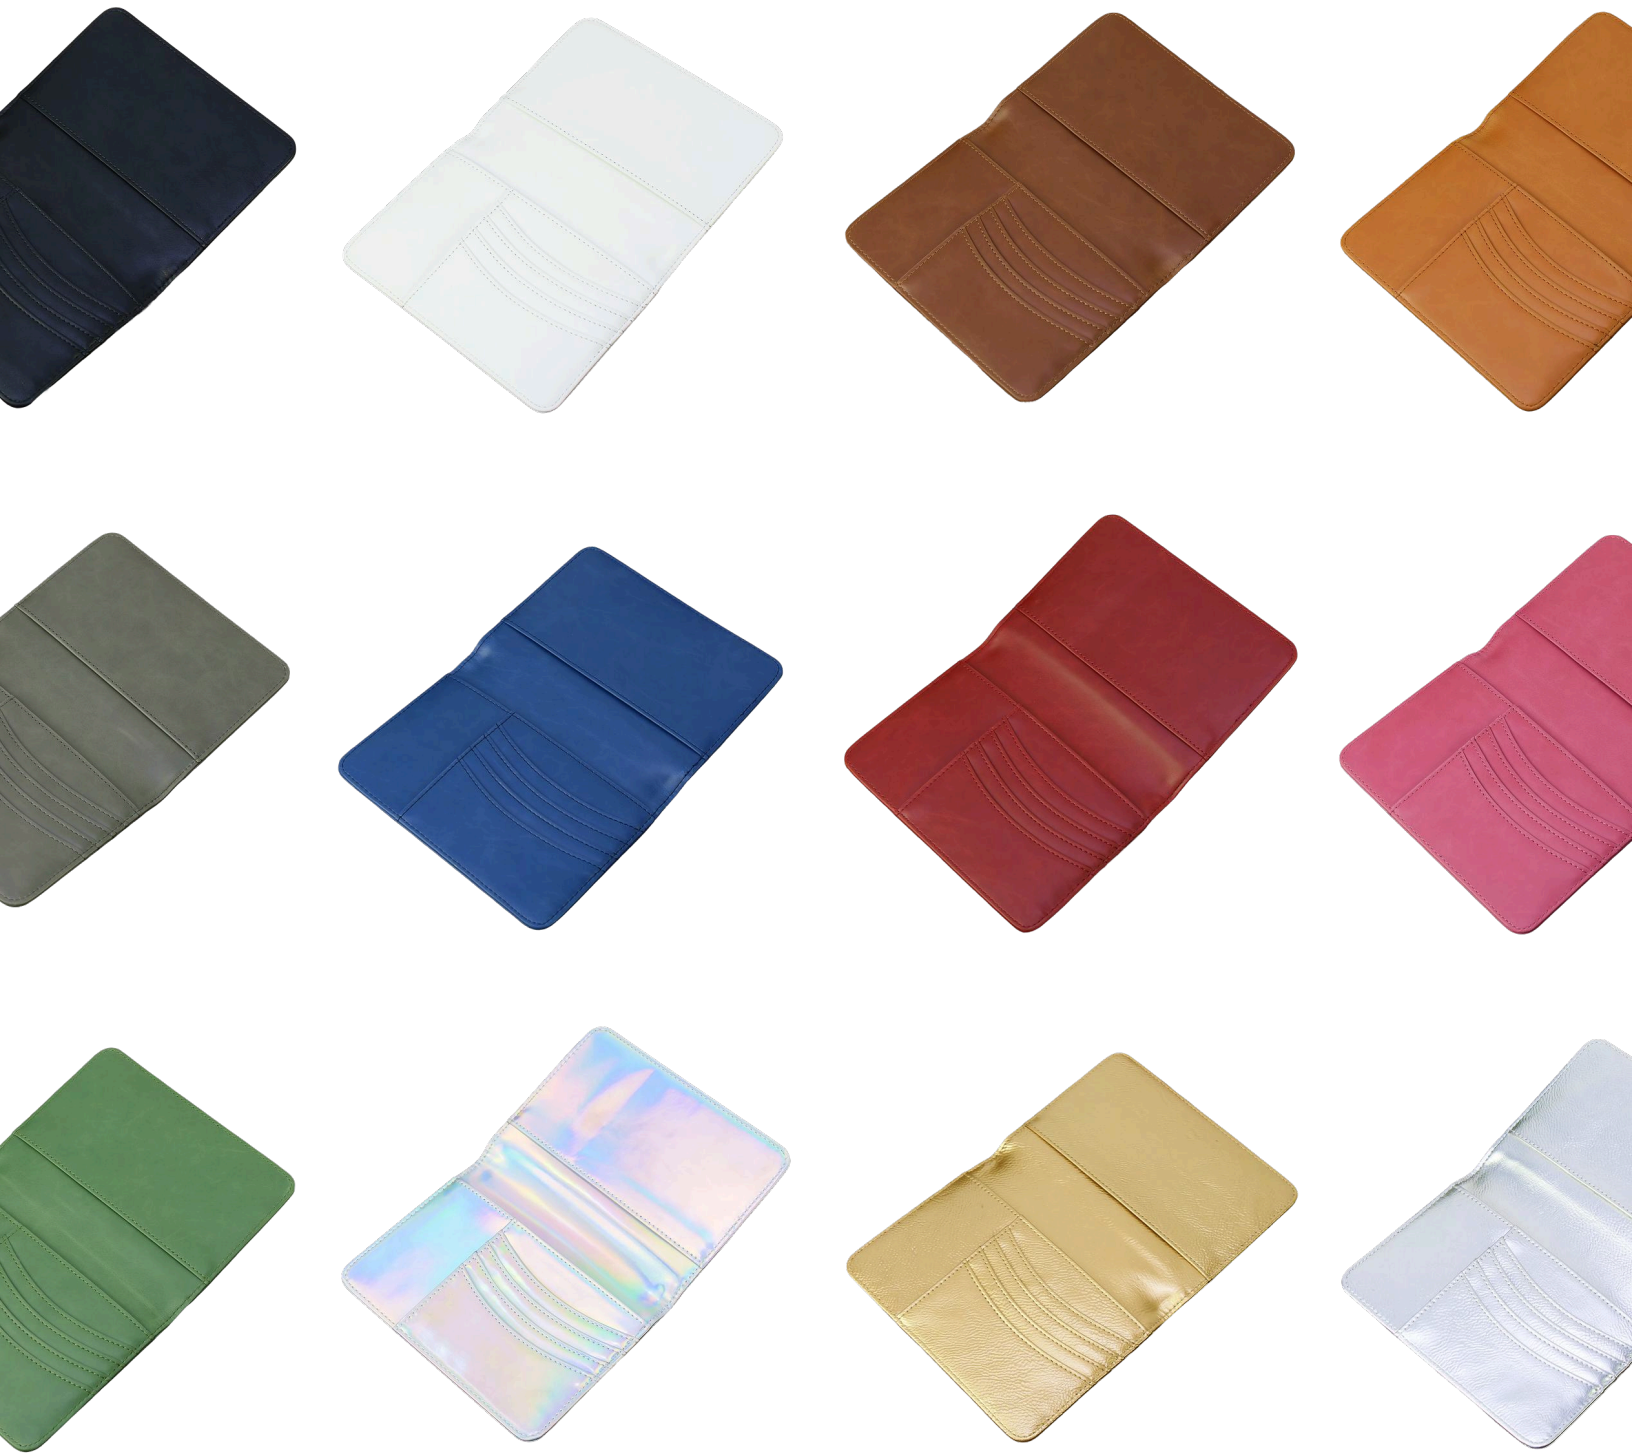

Vertical Bar Natural

Vertical Bar Rosewood

Vertical Bar Black

Laserette™ Passport Wallet

Each Passport Wallet is packaged in a black gift box.

Black engravings to silver | all other colors engrave to black