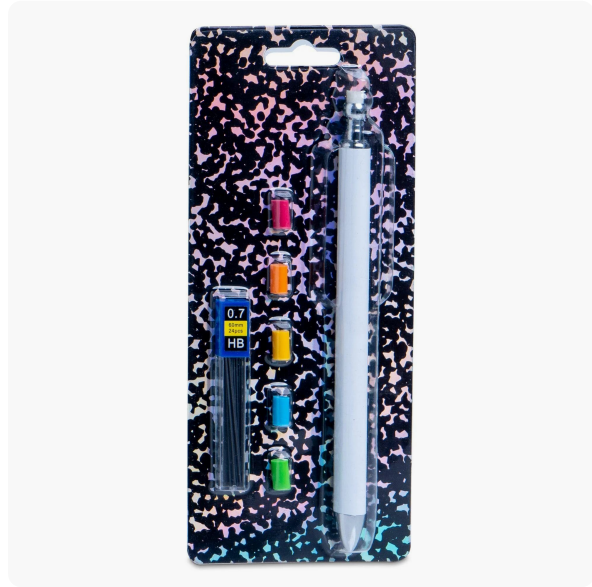

Sublimation