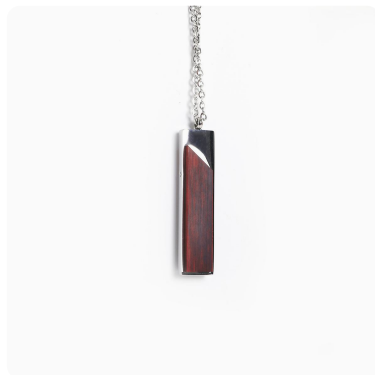

Vertical Bar Rosewood